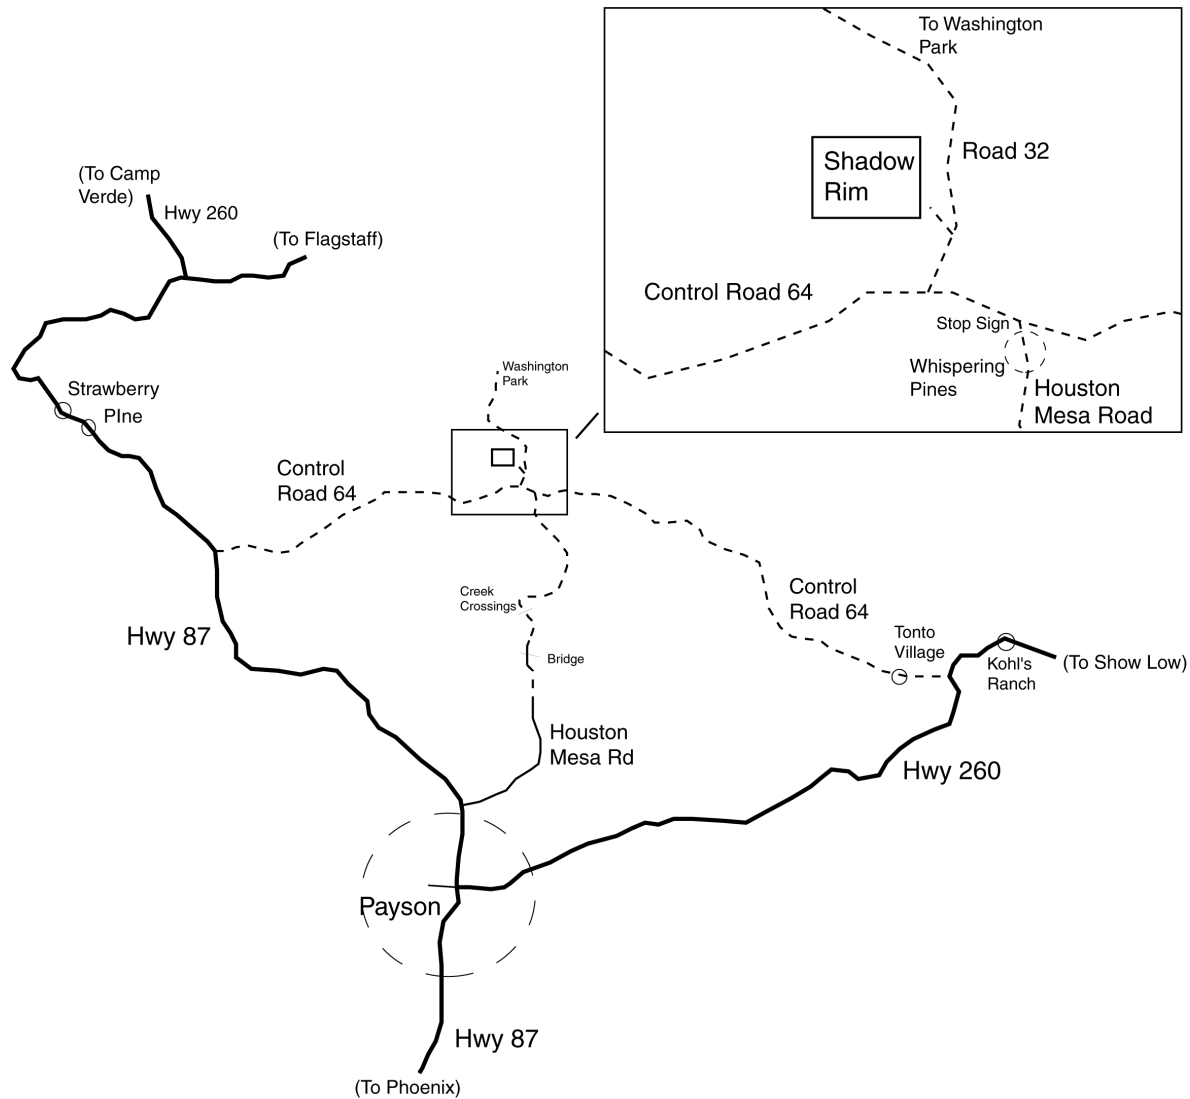

Shadow Rim Ranch Road Map

From Metro Phoenix area:

Take Hwy 87 North through Payson to Houston Mesa Road, turn right (Rd # 199). Turn left onto Control Road 64 at the stop sign in Whispering Pines. Take Control Road 64 to Road # 32 (approximately one mile to the sign that indicates "Shadow Rim Ranch") and turn right. Continue on Road 32 for one mile to the next sign and turn left into the Shadow Rim entrance road. (See inset)

From the White Mountains area:

Take highway 260 west to Control Road 64 (Tonto Village turn off). Turn right onto Control Road 64. Continue west on Control Road 64. At approximately one mile after Whispering Pines, turn right on Road # 32 (at the sign that indicates "Shadow Rim Ranch"). Continue on Road # 32 for one mile to the next sign and turn left into the Shadow Rim entrance road (See inset).

From Camp Verde/Northern AZ:

Take Hwy 87 toward Payson. Turn left onto Control Road 64. Take Control Road 64 approximately ten miles to Road # 32 and turn left (at the sign that indicates "Shadow Rim Ranch"). Continue on Road # 32 for one mile to the next sign and turn left into the Shadow Rim entrance road.

Shadow Rim Ranch Site Map